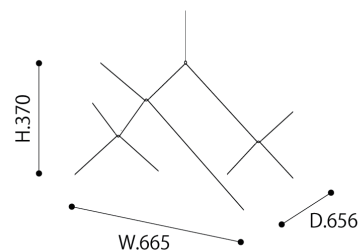

in the sky

Koichi Futatsumata, 2010

S size

CODE | ehKF7003-S
SIZE | W.665 × D.656 × H.370
MATERIAL | Gold : Brass
Silver : Stainless steel
Bronze : Copper
COLOR | Gold, Silver, Bronze
PRICE | ¥23,100- (excluding tax : ¥21,000-)

L size

CODE | ehKF7003-L
SIZE | W.1,000 × D.988 × H.540
MATERIAL | Gold : Brass
Silver : Stainless steel
Bronze : Copper
COLOR | Gold, Silver, Bronze
PRICE | ¥26,400- (excluding tax : ¥24,000-)

COLOR VARIATION