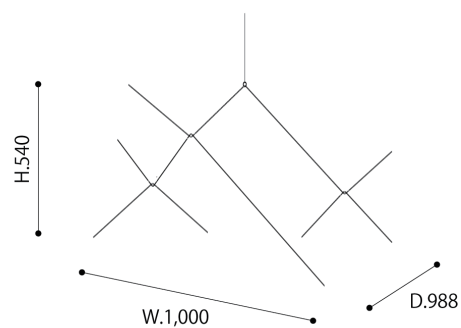

in the sky

Koichi Futatsumata, 2010

S size

CODE | ehKF7003-S
SIZE | W.665 × D.656 × H.370
MATERIAL | Gold : Brass
Silver : Stainless steel
Bronze : Copper
COLOR | Gold, Silver, Bronze
PRICE | ¥19,800- (excluding tax : ¥18,000-)

L size

CODE | ehKF7003-L
SIZE | W.1,000 × D.988 × H.540
MATERIAL | Gold : Brass
Silver : Stainless steel
Bronze : Copper
COLOR | Gold, Silver, Bronze
PRICE | ¥23,100- (excluding tax : ¥21,000-)

COLOR VARIATION