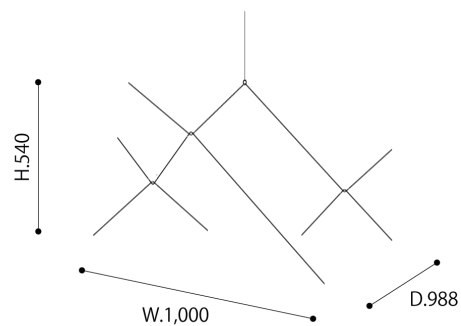

in the sky

Koichi Futatsumata, 2010

S size

CODE | ehKF7003-S
SIZE | W.665 × D.656 × H.370
MATERIAL | Gold : Brass
Silver : Stainless steel
Bronze : Copper
COLOR | Gold, Silver, Bronze
PRICE | ¥23,100- (excluding tax : ¥21,000-)

L size

CODE | ehKF7003-L
SIZE | W.1,000 × D.988 × H.540
MATERIAL | Gold : Brass
Silver : Stainless steel
Bronze : Copper
COLOR | Gold, Silver, Bronze
PRICE | ¥26,400- (excluding tax : ¥24,000-)

COLOR VARIATION