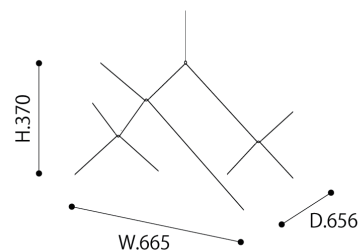

in the sky

Koichi Futatsumata, 2010

S size

CODE | ehKF7003-S
SIZE | W.665 × D.656 × H.370
MATERIAL | Gold : Brass
Silver : Stainless steel
Bronze : Copper
COLOR | Gold, Silver, Bronze
PRICE | ¥19,800- (excluding tax : ¥18,000-)

L size

CODE | ehKF7003-L
SIZE | W.1,000 × D.988 × H.540
MATERIAL | Gold : Brass
Silver : Stainless steel
Bronze : Copper
COLOR | Gold, Silver, Bronze
PRICE | ¥23,100- (excluding tax : ¥21,000-)

COLOR VARIATION