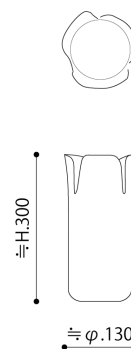

SKETCH VASE

Julie Tolvanen, 2022

φ 130

CODE | JT0055
SIZE | φ 130 × H.300
MATERIAL | Glass
COLOR | Pink, Grey, Dark green, Amber
PRICE | ¥77,000- (excluding tax : ¥70,000-)

*There are individual differences in size, shape, etc.

φ 175

CODE | JT0055
SIZE | φ 175 × H.300
MATERIAL | Glass
COLOR | Pink, Grey, Dark green, Amber
PRICE | ¥77,000- (excluding tax : ¥70,000-)

*There are individual differences in size, shape, etc.

COLOR VARIATION