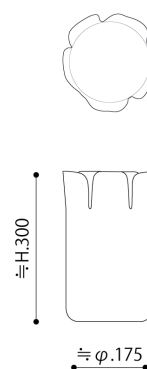

SKETCH VASE

Julie Tolvanen, 2022

φ 130

CODE | JT0055
SIZE | φ 130 × H.300
MATERIAL | Glass
COLOR | Pink, Grey, Dark green, Amber
PRICE | ¥77,000- (excluding tax : ¥70,000-)

*There are individual differences in size, shape, etc.

φ 175

CODE | JT0055
SIZE | φ 175 × H.300
MATERIAL | Glass
COLOR | Pink, Grey, Dark green, Amber
PRICE | ¥77,000- (excluding tax : ¥70,000-)

*There are individual differences in size, shape, etc.

COLOR VARIATION