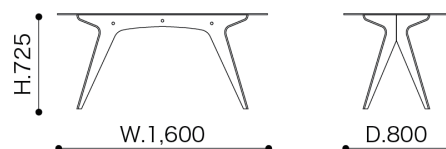

## S size

CODE | AM3004-S  
SIZE | W.1,400 × D.700 × H.725, Base width 1,205 (Glass Top T=10)  
MATERIAL | Base : Beech plywood  
Top : Glass  
COLOR | Natural (N-BE), White (WU-1), Dark brown (DB), Black (BK)  
PRICE | ¥154,000- (excluding tax : ¥140,000-)

## M size

CODE | AM3004-M  
SIZE | W.1,600 × D.800 × H.725, Base width 1,305 (Glass Top T=10)  
MATERIAL | Base : Beech plywood  
Top : Glass  
COLOR | Natural (N-BE), White (WU-1), Dark brown (DB), Black (BK)  
PRICE | ¥165,000- (excluding tax : ¥150,000-)

## L size

CODE | AM3004-L  
SIZE | W.1,800 × D.800 × H.725, Base width 1,405 (Glass Top T=10)  
MATERIAL | Base : Beech plywood  
Top : Glass  
COLOR | Natural (N-BE), White (WU-1), Dark brown (DB), Black (BK)  
PRICE | ¥176,000- (excluding tax : ¥160,000-)