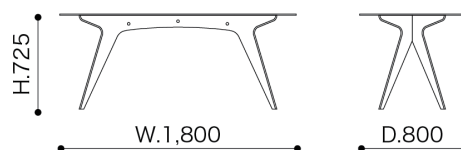

## S size

CODE | AM3004-S  
SIZE | W.1,400 × D.700 × H.725, Base width 1,205 (Glass Top T=10)  
MATERIAL | Base : Beech plywood  
Top : Glass  
COLOR | Natural (N-BE), White (WU-1), Dark brown (DB), Black (BK)  
PRICE | ¥154,000- (excluding tax : ¥140,000-)

## M size

CODE | AM3004-M  
SIZE | W.1,600 × D.800 × H.725, Base width 1,305 (Glass Top T=10)  
MATERIAL | Base : Beech plywood  
Top : Glass  
COLOR | Natural (N-BE), White (WU-1), Dark brown (DB), Black (BK)  
PRICE | ¥165,000- (excluding tax : ¥150,000-)

## L size

CODE | AM3004-L  
SIZE | W.1,800 × D.800 × H.725, Base width 1,405 (Glass Top T=10)  
MATERIAL | Base : Beech plywood  
Top : Glass  
COLOR | Natural (N-BE), White (WU-1), Dark brown (DB), Black (BK)  
PRICE | ¥176,000- (excluding tax : ¥160,000-)