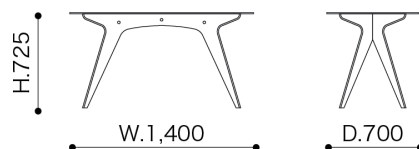

## S size

CODE | AM3004-S  
SIZE | W.1,400 × D.700 × H.725, Base width 1,205 (Glass Top T=10)  
MATERIAL | Base : Beech plywood  
Top : Glass  
COLOR | Natural (N-BE), White (WU-1), Dark brown (DB), Black (BK)  
PRICE | ¥154,000- (excluding tax : ¥140,000-)

## M size

CODE | AM3004-M  
SIZE | W.1,600 × D.800 × H.725, Base width 1,305 (Glass Top T=10)  
MATERIAL | Base : Beech plywood  
Top : Glass  
COLOR | Natural (N-BE), White (WU-1), Dark brown (DB), Black (BK)  
PRICE | ¥165,000- (excluding tax : ¥150,000-)

## L size

CODE | AM3004-L  
SIZE | W.1,800 × D.800 × H.725, Base width 1,405 (Glass Top T=10)  
MATERIAL | Base : Beech plywood  
Top : Glass  
COLOR | Natural (N-BE), White (WU-1), Dark brown (DB), Black (BK)  
PRICE | ¥176,000- (excluding tax : ¥160,000-)