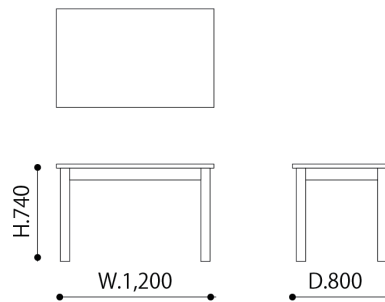

NO SIGN OF DESIGN TABLE

Richard Hutten, 2002

S size

CODE | RH3002-S
SIZE | W.1,200 × D.800 × H.740
MATERIAL | Leg : Beech
Top+Side : Laminated plywood
COLOR | White (WL-M), Red (RL-M), Navy (NVL-M), Light blue (BL-M),
Light gray (GYL-M), Light green (GRL-M)
PRICE | ¥209,000- (excluding tax : ¥190,000-)

*Knockdown

M size

CODE | RH3002-M
SIZE | W.1,500 × D.800 × H.740
MATERIAL | Leg : Beech
Top+Side : Laminated plywood
COLOR | White (WL-M), Red (RL-M), Navy (NVL-M), Light blue (BL-M),
Light gray (GYL-M), Light green (GRL-M)
PRICE | ¥231,000- (excluding tax : ¥210,000-)

*Knockdown

L size

CODE | RH3002-L
SIZE | W.1,800 × D.800 × H.740
MATERIAL | Leg : Beech
Top+Side : Laminated plywood
COLOR | White (WL-M), Red (RL-M), Navy (NVL-M), Light blue (BL-M),
Light gray (GYL-M), Light green (GRL-M)
PRICE | ¥253,000- (excluding tax : ¥230,000-)