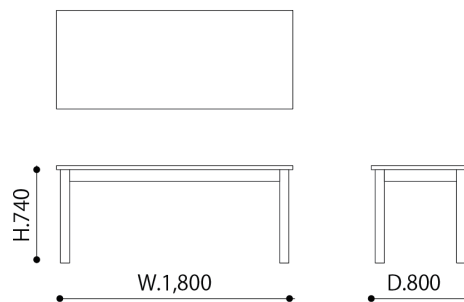

NO SIGN OF DESIGN TABLE

Richard Hutten, 2002

S size

CODE | RH3002-S
SIZE | W.1,200 × D.800 × H.740
MATERIAL | Leg : Beech
Top+Side : Laminated plywood
COLOR | White (WL-M), Red (RL-M), Navy (NVL-M), Light blue (BL-M),
Light gray (GYL-M), Light green (GRL-M)
PRICE | ¥209,000- (excluding tax : ¥190,000-)

*Knockdown

M size

CODE | RH3002-M
SIZE | W.1,500 × D.800 × H.740
MATERIAL | Leg : Beech
Top+Side : Laminated plywood
COLOR | White (WL-M), Red (RL-M), Navy (NVL-M), Light blue (BL-M),
Light gray (GYL-M), Light green (GRL-M)
PRICE | ¥231,000- (excluding tax : ¥210,000-)

*Knockdown

L size

CODE | RH3002-L
SIZE | W.1,800 × D.800 × H.740
MATERIAL | Leg : Beech
Top+Side : Laminated plywood
COLOR | White (WL-M), Red (RL-M), Navy (NVL-M), Light blue (BL-M),
Light gray (GYL-M), Light green (GRL-M)
PRICE | ¥253,000- (excluding tax : ¥230,000-)

*Knockdown

COLOR VARIATION

White (WL-M)

Red (RL-M)

Navy (NVL-M)

Light blue (BL-M)

Light gray (GYL-M)

Light green (GRL-M)