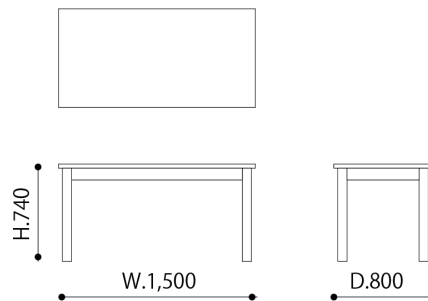

NO SIGN OF DESIGN TABLE

Richard Hutten, 2002

S size

CODE | RH3002-S
SIZE | W.1,200 × D.800 × H.740
MATERIAL | Leg : Beech
Top+Side : Laminated plywood
COLOR | White (WL-M), Red (RL-M), Navy (NVL-M), Light blue (BL-M),
Light gray (GYL-M), Light green (GRL-M)
PRICE | ¥209,000- (excluding tax : ¥190,000-)

*Knockdown

M size

CODE | RH3002-M
SIZE | W.1,500 × D.800 × H.740
MATERIAL | Leg : Beech
Top+Side : Laminated plywood
COLOR | White (WL-M), Red (RL-M), Navy (NVL-M), Light blue (BL-M),
Light gray (GYL-M), Light green (GRL-M)
PRICE | ¥231,000- (excluding tax : ¥210,000-)

*Knockdown

L size

CODE | RH3002-L
SIZE | W.1,800 × D.800 × H.740
MATERIAL | Leg : Beech
Top+Side : Laminated plywood
COLOR | White (WL-M), Red (RL-M), Navy (NVL-M), Light blue (BL-M),
Light gray (GYL-M), Light green (GRL-M)
PRICE | ¥253,000- (excluding tax : ¥230,000-)