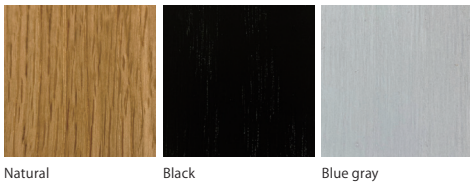

## Low

CODE | SN2047-L  
SIZE | W.410 × D.400 × H.450  
MATERIAL | Seat : Oak plywood  
Leg : Oak  
COLOR | Natural, Black, Blue gray  
PRICE | ¥47,300- (excluding tax : ¥43,000-)

## High

CODE | SN2047-H  
SIZE | W.520 × D.460 × H.700  
MATERIAL | Seat : Oak plywood  
Leg : Oak  
COLOR | Natural, Black, Blue gray  
PRICE | ¥52,800- (excluding tax : ¥48,000-)

## COLOR VARIATION

Natural

Black

Blue gray