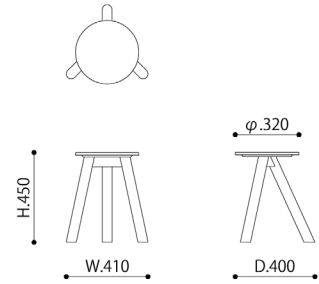

## Low

CODE | SN2047-L  
SIZE | W.410 × D.400 × H.450  
MATERIAL | Seat : Oak plywood  
Leg : Oak  
COLOR | Natural, Black, Blue gray  
PRICE | ¥47,300- (excluding tax : ¥43,000-)

## High

CODE | SN2047-H  
SIZE | W.520 × D.460 × H.700  
MATERIAL | Seat : Oak plywood  
Leg : Oak  
COLOR | Natural, Black, Blue gray  
PRICE | ¥52,800- (excluding tax : ¥48,000-)