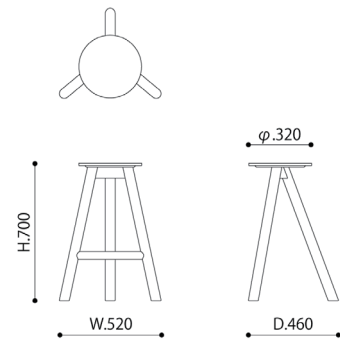

## Low

CODE | SN2047-L  
SIZE | W.410 × D.400 × H.450  
MATERIAL | Seat : Oak plywood  
Leg : Oak  
COLOR | Natural, Black, Blue gray  
PRICE | ¥47,300- (excluding tax : ¥43,000-)

## High

CODE | SN2047-H  
SIZE | W.520 × D.460 × H.700  
MATERIAL | Seat : Oak plywood  
Leg : Oak  
COLOR | Natural, Black, Blue gray  
PRICE | ¥52,800- (excluding tax : ¥48,000-)