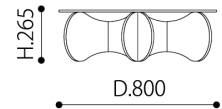

MATRIX TABLE

Andrew Tye, 2000

S size

CODE | AT3006-S
SIZE | W.800 × D.800 × H.265 (Glass Top T=10)
MATERIAL | Base : Beech plywood
Top : Glass
COLOR | Natural (N-BE), White (WU-1), Dark brown (DB), Black (BK), Black walnut (BW)
PRICE | ¥126,500- (excluding tax : ¥115,000-)
¥187,000- (excluding tax : ¥170,000-) / Black Walnut

*Knockdown

L size

CODE | AT3006-L
SIZE | W.1,100 × D.800 × H.265 (Glass Top T=10)
MATERIAL | Base : Beech plywood
Top : Glass
COLOR | Natural (N-BE), White (WU-1), Dark brown (DB), Black (BK), Black walnut (BW)
PRICE | ¥137,500- (excluding tax : ¥125,000-)
¥209,000- (excluding tax : ¥190,000-) / Black Walnut