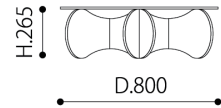

MATRIX TABLE

Andrew Tye, 2000

S size

CODE | AT3006-S
SIZE | W.800 × D.800 × H.265 (Glass Top T=10)
MATERIAL | Base : Beech plywood
Top : Glass
COLOR | Natural (N-BE), White (WU-1), Dark brown (DB), Black (BK), Black walnut (BW)
PRICE | ¥126,500- (excluding tax : ¥115,000-)
¥187,000- (excluding tax : ¥170,000-) / Black Walnut

*Knockdown

L size

CODE | AT3006-L
SIZE | W.1,100 × D.800 × H.265 (Glass Top T=10)
MATERIAL | Base : Beech plywood
Top : Glass
COLOR | Natural (N-BE), White (WU-1), Dark brown (DB), Black (BK), Black walnut (BW)
PRICE | ¥137,500- (excluding tax : ¥125,000-)
¥209,000- (excluding tax : ¥190,000-) / Black Walnut