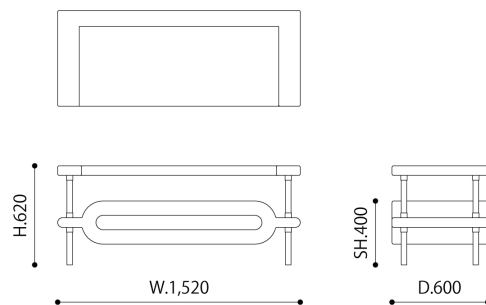

# MAGAZINE SOFA

Michael Young, 1994

---

CODE | MY1001

SIZE | W.1,520 × D.600 × H.620 / SH.400

MATERIAL | Leg : Aluminum

Seat/Arm : Urethane foam + Vinyl leather

PRICE | ¥660,000- (excluding tax : ¥600,000-)