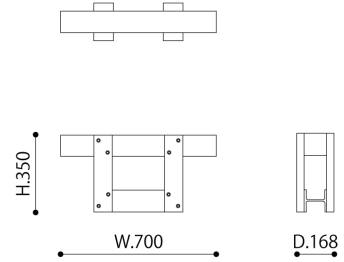

HERE

Yosuke Hayashi, 2012

S size (WOOD × WOOD)

CODE | YH2046-S
SIZE | W.700 × D.168 × H.350
MATERIAL | SPF
COLOR | Natural, Gray, Black (Wood-preservative stain)
PRICE | ¥49,500- (excluding tax : ¥45,000-)

L size (WOOD × WOOD)

CODE | YH2046-L
SIZE | W.1,200 × D.168 × H.350
MATERIAL | SPF
COLOR | Natural, Gray, Black (Wood-preservative stain)
PRICE | ¥55,000- (excluding tax : ¥50,000-)

COLOR VARIATION

HERE

Yosuke Hayashi, 2012

S size (WOOD × STEEL)

CODE | YH2046-S
SIZE | W.700 × D.168 × H.350
MATERIAL | SPF, Steel
COLOR | SPF : Natural, Gray, Black (Wood-preservative stain)
Steel : Yellow, Green, Blue (Satin powder coated steel), Silver (Galvanized steel)
PRICE | ¥66,000- (excluding tax : ¥60,000-)

L size (WOOD × STEEL)

CODE | YH2046-L
SIZE | W.1,200 × D.168 × H.350
MATERIAL | SPF, Steel
COLOR | SPF : Natural, Gray, Black (Wood-preservative stain)
Steel : Yellow, Green, Blue (Satin powder coated steel), Silver (Galvanized steel)
PRICE | ¥82,500- (excluding tax : ¥75,000-)