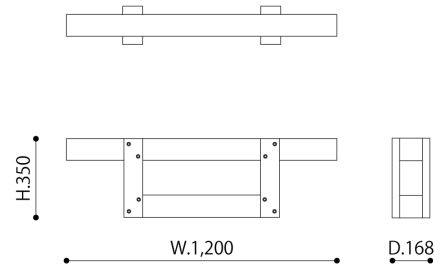

HERE

Yosuke Hayashi, 2012

S size (WOOD × WOOD)

CODE | YH2046-S
SIZE | W.700 × D.168 × H.350
MATERIAL | SPF
COLOR | Natural, Gray, Black (Wood-preservative stain)
PRICE | ¥49,500- (excluding tax : ¥45,000-)

L size (WOOD × WOOD)

CODE | YH2046-L
SIZE | W.1,200 × D.168 × H.350
MATERIAL | SPF
COLOR | Natural, Gray, Black (Wood-preservative stain)
PRICE | ¥55,000- (excluding tax : ¥50,000-)

COLOR VARIATION

HERE

Yosuke Hayashi, 2012

S size (WOOD × STEEL)

CODE | YH2046-S
SIZE | W.700 × D.168 × H.350
MATERIAL | SPF, Steel
COLOR | SPF : Natural, Gray, Black (Wood-preservative stain)
Steel : Yellow, Green, Blue (Satin powder coated steel), Silver (Galvanized steel)
PRICE | ¥66,000- (excluding tax : ¥60,000-)

L size (WOOD × STEEL)

CODE | YH2046-L
SIZE | W.1,200 × D.168 × H.350
MATERIAL | SPF, Steel
COLOR | SPF : Natural, Gray, Black (Wood-preservative stain)
Steel : Yellow, Green, Blue (Satin powder coated steel), Silver (Galvanized steel)
PRICE | ¥82,500- (excluding tax : ¥75,000-)