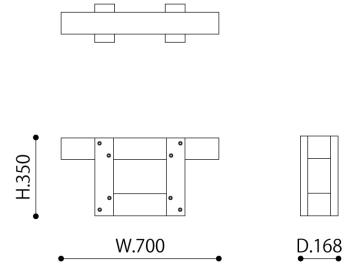

HERE

Yosuke Hayashi, 2012

S size (WOOD × WOOD)

CODE | YH2046-S
SIZE | W.700 × D.168 × H.350
MATERIAL | SPF
COLOR | Natural, Gray, Black (Wood-preservative stain)
PRICE | ¥44,000- (excluding tax : ¥40,000-)

L size (WOOD × WOOD)

CODE | YH2046-L
SIZE | W.1,200 × D.168 × H.350
MATERIAL | SPF
COLOR | Natural, Gray, Black (Wood-preservative stain)
PRICE | ¥49,500- (excluding tax : ¥45,000-)

COLOR VARIATION

HERE

Yosuke Hayashi, 2012

S size (WOOD × STEEL)

CODE | YH2046-S
SIZE | W.700 × D.168 × H.350
MATERIAL | SPF, Steel
COLOR | SPF : Natural, Gray, Black (Wood-preservative stain)
Steel : Yellow, Green, Blue (Satin powder coated steel), Silver (Galvanized steel)
PRICE | ¥66,000- (excluding tax : ¥60,000-)

L size (WOOD × STEEL)

CODE | YH2046-L
SIZE | W.1,200 × D.168 × H.350
MATERIAL | SPF, Steel
COLOR | SPF : Natural, Gray, Black (Wood-preservative stain)
Steel : Yellow, Green, Blue (Satin powder coated steel), Silver (Galvanized steel)
PRICE | ¥82,500- (excluding tax : ¥75,000-)