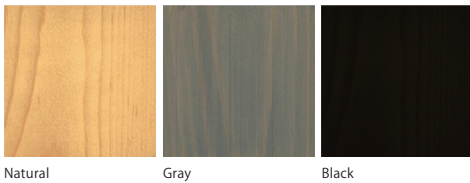

HERE

Yosuke Hayashi, 2012

S size (WOOD × WOOD)

CODE | YH2046-S
SIZE | W.700 × D.168 × H.350
MATERIAL | SPF
COLOR | Natural, Gray, Black (Wood-preservative stain)
PRICE | ¥49,500- (excluding tax : ¥45,000-)

L size (WOOD × WOOD)

CODE | YH2046-L
SIZE | W.1,200 × D.168 × H.350
MATERIAL | SPF
COLOR | Natural, Gray, Black (Wood-preservative stain)
PRICE | ¥55,000- (excluding tax : ¥50,000-)

COLOR VARIATION

HERE

Yosuke Hayashi, 2012

S size (WOOD × STEEL)

CODE | YH2046-S
SIZE | W.700 × D.168 × H.350
MATERIAL | SPF, Steel
COLOR | SPF : Natural, Gray, Black (Wood-preservative stain)
Steel : Yellow, Green, Blue (Satin powder coated steel), Silver (Galvanized steel)
PRICE | ¥66,000- (excluding tax : ¥60,000-)

L size (WOOD × STEEL)

CODE | YH2046-L
SIZE | W.1,200 × D.168 × H.350
MATERIAL | SPF, Steel
COLOR | SPF : Natural, Gray, Black (Wood-preservative stain)
Steel : Yellow, Green, Blue (Satin powder coated steel), Silver (Galvanized steel)
PRICE | ¥82,500- (excluding tax : ¥75,000-)