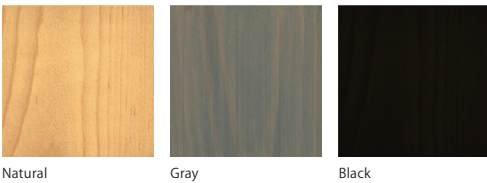

L size (WOOD × WOOD)

CODE | YH2046-L
SIZE | W.1,200 × D.168 × H.350
MATERIAL | SPF
COLOR | Natural, Gray, Black (Wood-preservative stain)
PRICE | ¥55,000- (excluding tax : ¥50,000-)

COLOR VARIATION

HERE

Yosuke Hayashi, 2012

S size (WOOD × STEEL)

CODE | YH2046-S
SIZE | W.700 × D.168 × H.350
MATERIAL | SPF, Steel
COLOR | SPF : Natural, Gray, Black (Wood-preservative stain)
Steel : Yellow, Green, Blue (Satin powder coated steel), Silver (Galvanized steel)
PRICE | ¥66,000- (excluding tax : ¥60,000-)

L size (WOOD × STEEL)

CODE | YH2046-L
SIZE | W.1,200 × D.168 × H.350
MATERIAL | SPF, Steel
COLOR | SPF : Natural, Gray, Black (Wood-preservative stain)
Steel : Yellow, Green, Blue (Satin powder coated steel), Silver (Galvanized steel)
PRICE | ¥82,500- (excluding tax : ¥75,000-)

COLOR VARIATION

Natural

Gray

Black

Base color