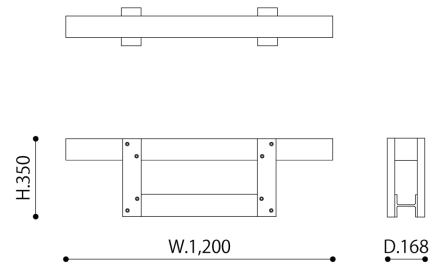

HERE

Yosuke Hayashi, 2012

S size (WOOD × WOOD)

CODE | YH2046-S
SIZE | W.700 × D.168 × H.350
MATERIAL | SPF
COLOR | Natural, Gray, Black (Wood-preservative stain)
PRICE | ¥49,500- (excluding tax : ¥45,000-)

L size (WOOD × WOOD)

CODE | YH2046-L
SIZE | W.1,200 × D.168 × H.350
MATERIAL | SPF
COLOR | Natural, Gray, Black (Wood-preservative stain)
PRICE | ¥55,000- (excluding tax : ¥50,000-)

COLOR VARIATION

HERE

Yosuke Hayashi, 2012

S size (WOOD × STEEL)

CODE | YH2046-S
SIZE | W.700 × D.168 × H.350
MATERIAL | SPF, Steel
COLOR | SPF : Natural, Gray, Black (Wood-preservative stain)
Steel : Yellow, Green, Blue (Satin powder coated steel), Silver (Galvanized steel)
PRICE | ¥66,000- (excluding tax : ¥60,000-)

L size (WOOD × STEEL)

CODE | YH2046-L
SIZE | W.1,200 × D.168 × H.350
MATERIAL | SPF, Steel
COLOR | SPF : Natural, Gray, Black (Wood-preservative stain)
Steel : Yellow, Green, Blue (Satin powder coated steel), Silver (Galvanized steel)
PRICE | ¥82,500- (excluding tax : ¥75,000-)