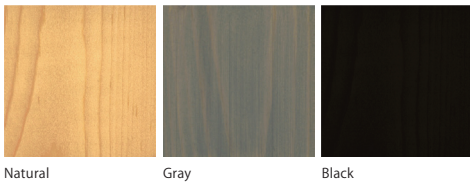

HERE

Yosuke Hayashi, 2012

S size (WOOD × WOOD)

CODE | YH2046-S
SIZE | W.700 × D.168 × H.350
MATERIAL | SPF
COLOR | Natural, Gray, Black (Wood-preservative stain)
PRICE | ¥44,000- (excluding tax : ¥40,000-)

L size (WOOD × WOOD)

CODE | YH2046-L
SIZE | W.1,200 × D.168 × H.350
MATERIAL | SPF
COLOR | Natural, Gray, Black (Wood-preservative stain)
PRICE | ¥49,500- (excluding tax : ¥45,000-)

COLOR VARIATION

HERE

Yosuke Hayashi, 2012

S size (WOOD × STEEL)

CODE | YH2046-S
SIZE | W.700 × D.168 × H.350
MATERIAL | SPF, Steel
COLOR | SPF : Natural, Gray, Black (Wood-preservative stain)
Steel : Yellow, Green, Blue (Satin powder coated steel), Silver (Galvanized steel)
PRICE | ¥66,000- (excluding tax : ¥60,000-)

L size (WOOD × STEEL)

CODE | YH2046-L
SIZE | W.1,200 × D.168 × H.350
MATERIAL | SPF, Steel
COLOR | SPF : Natural, Gray, Black (Wood-preservative stain)
Steel : Yellow, Green, Blue (Satin powder coated steel), Silver (Galvanized steel)
PRICE | ¥82,500- (excluding tax : ¥75,000-)