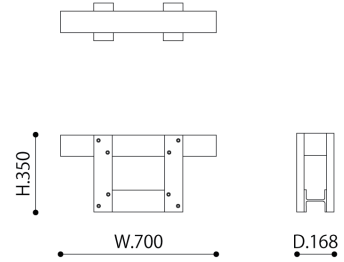

HERE

Yosuke Hayashi, 2012

S size (WOOD × WOOD)

CODE | YH2046-S
SIZE | W.700 × D.168 × H.350
MATERIAL | SPF
COLOR | Natural, Gray, Black (Wood-preservative stain)
PRICE | ¥44,000- (excluding tax : ¥40,000-)

L size (WOOD × WOOD)

CODE | YH2046-L
SIZE | W.1,200 × D.168 × H.350
MATERIAL | SPF
COLOR | Natural, Gray, Black (Wood-preservative stain)
PRICE | ¥49,500- (excluding tax : ¥45,000-)

COLOR VARIATION

HERE

Yosuke Hayashi, 2012

S size (WOOD × STEEL)

CODE | YH2046-S
SIZE | W.700 × D.168 × H.350
MATERIAL | SPF, Steel
COLOR | SPF : Natural, Gray, Black (Wood-preservative stain)
Steel : Yellow, Green, Blue (Satin powder coated steel), Silver (Galvanized steel)
PRICE | ¥66,000- (excluding tax : ¥60,000-)

L size (WOOD × STEEL)

CODE | YH2046-L
SIZE | W.1,200 × D.168 × H.350
MATERIAL | SPF, Steel
COLOR | SPF : Natural, Gray, Black (Wood-preservative stain)
Steel : Yellow, Green, Blue (Satin powder coated steel), Silver (Galvanized steel)
PRICE | ¥82,500- (excluding tax : ¥75,000-)