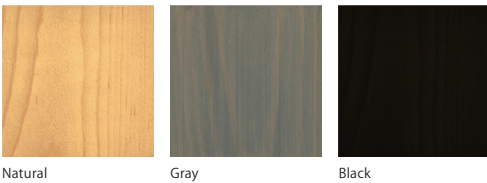

L size (WOOD × WOOD)

CODE | YH2046-L
SIZE | W.1,200 × D.168 × H.350
MATERIAL | SPF
COLOR | Natural, Gray, Black (Wood-preservative stain)
PRICE | ¥49,500- (excluding tax : ¥45,000-)

COLOR VARIATION

HERE

Yosuke Hayashi, 2012

S size (WOOD × STEEL)

CODE | YH2046-S
SIZE | W.700 × D.168 × H.350
MATERIAL | SPF, Steel
COLOR | SPF : Natural, Gray, Black (Wood-preservative stain)
Steel : Yellow, Green, Blue (Satin powder coated steel), Silver (Galvanized steel)
PRICE | ¥66,000- (excluding tax : ¥60,000-)

L size (WOOD × STEEL)

CODE | YH2046-L
SIZE | W.1,200 × D.168 × H.350
MATERIAL | SPF, Steel
COLOR | SPF : Natural, Gray, Black (Wood-preservative stain)
Steel : Yellow, Green, Blue (Satin powder coated steel), Silver (Galvanized steel)
PRICE | ¥82,500- (excluding tax : ¥75,000-)

COLOR VARIATION

Natural

Gray

Black

Base color