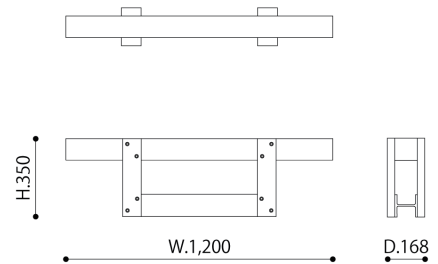

HERE

Yosuke Hayashi, 2012

S size (WOOD × WOOD)

CODE | YH2046-S
SIZE | W.700 × D.168 × H.350
MATERIAL | SPF
COLOR | Natural, Gray, Black (Wood-preservative stain)
PRICE | ¥44,000- (excluding tax : ¥40,000-)

L size (WOOD × WOOD)

CODE | YH2046-L
SIZE | W.1,200 × D.168 × H.350
MATERIAL | SPF
COLOR | Natural, Gray, Black (Wood-preservative stain)
PRICE | ¥49,500- (excluding tax : ¥45,000-)

COLOR VARIATION

HERE

Yosuke Hayashi, 2012

S size (WOOD × STEEL)

CODE | YH2046-S
SIZE | W.700 × D.168 × H.350
MATERIAL | SPF, Steel
COLOR | SPF : Natural, Gray, Black (Wood-preservative stain)
Steel : Yellow, Green, Blue (Satin powder coated steel), Silver (Galvanized steel)
PRICE | ¥66,000- (excluding tax : ¥60,000-)

L size (WOOD × STEEL)

CODE | YH2046-L
SIZE | W.1,200 × D.168 × H.350
MATERIAL | SPF, Steel
COLOR | SPF : Natural, Gray, Black (Wood-preservative stain)
Steel : Yellow, Green, Blue (Satin powder coated steel), Silver (Galvanized steel)
PRICE | ¥82,500- (excluding tax : ¥75,000-)