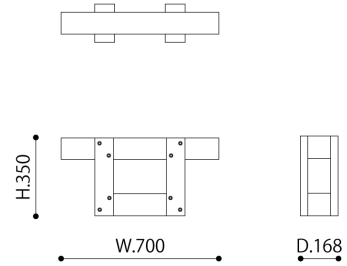

HERE

Yosuke Hayashi, 2012

S size (WOOD × WOOD)

CODE | YH2046-S
SIZE | W.700 × D.168 × H.350
MATERIAL | SPF
COLOR | Natural, Gray, Black (Wood-preservative stain)
PRICE | ¥49,500- (excluding tax : ¥45,000-)

L size (WOOD × WOOD)

CODE | YH2046-L
SIZE | W.1,200 × D.168 × H.350
MATERIAL | SPF
COLOR | Natural, Gray, Black (Wood-preservative stain)
PRICE | ¥55,000- (excluding tax : ¥50,000-)

COLOR VARIATION

HERE

Yosuke Hayashi, 2012

S size (WOOD × STEEL)

CODE | YH2046-S
SIZE | W.700 × D.168 × H.350
MATERIAL | SPF, Steel
COLOR | SPF : Natural, Gray, Black (Wood-preservative stain)
Steel : Yellow, Green, Blue (Satin powder coated steel), Silver (Galvanized steel)
PRICE | ¥66,000- (excluding tax : ¥60,000-)

L size (WOOD × STEEL)

CODE | YH2046-L
SIZE | W.1,200 × D.168 × H.350
MATERIAL | SPF, Steel
COLOR | SPF : Natural, Gray, Black (Wood-preservative stain)
Steel : Yellow, Green, Blue (Satin powder coated steel), Silver (Galvanized steel)
PRICE | ¥82,500- (excluding tax : ¥75,000-)