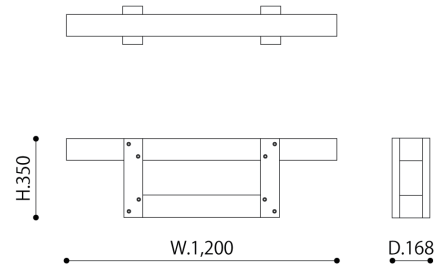

HERE

Yosuke Hayashi, 2012

S size (WOOD × WOOD)

CODE | YH2046-S
SIZE | W.700 × D.168 × H.350
MATERIAL | SPF
COLOR | Natural, Gray, Black (Wood-preservative stain)
PRICE | ¥44,000- (excluding tax : ¥40,000-)

L size (WOOD × WOOD)

CODE | YH2046-L
SIZE | W.1,200 × D.168 × H.350
MATERIAL | SPF
COLOR | Natural, Gray, Black (Wood-preservative stain)
PRICE | ¥49,500- (excluding tax : ¥45,000-)

COLOR VARIATION

HERE

Yosuke Hayashi, 2012

S size (WOOD × STEEL)

CODE | YH2046-S
SIZE | W.700 × D.168 × H.350
MATERIAL | SPF, Steel
COLOR | SPF : Natural, Gray, Black (Wood-preservative stain)
Steel : Yellow, Green, Blue (Satin powder coated steel), Silver (Galvanized steel)
PRICE | ¥66,000- (excluding tax : ¥60,000-)

L size (WOOD × STEEL)

CODE | YH2046-L
SIZE | W.1,200 × D.168 × H.350
MATERIAL | SPF, Steel
COLOR | SPF : Natural, Gray, Black (Wood-preservative stain)
Steel : Yellow, Green, Blue (Satin powder coated steel), Silver (Galvanized steel)
PRICE | ¥82,500- (excluding tax : ¥75,000-)