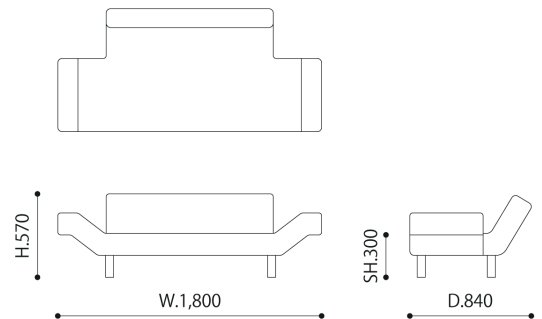

## S size

CODE | MY1002-S  
SIZE | W.1,200 × D.840 × H.570 / SH.300  
MATERIAL | Leg : Steel  
Seat : Urethane foam + Fabric or Vinyl leather  
PRICE | A type : ¥462,000- (excluding tax : ¥420,000-)  
B type : ¥484,000- (excluding tax : ¥440,000-)  
C type : ¥506,000- (excluding tax : ¥460,000-)  
D type : ¥528,000- (excluding tax : ¥480,000-)

## L size

CODE | MY1002-L  
SIZE | W.1,800 × D.840 × H.570 / SH.300  
MATERIAL | Leg : Steel  
Seat : Urethane foam + Fabric or Vinyl leather  
PRICE | A type : ¥594,000- (excluding tax : ¥540,000-)  
B type : ¥616,000- (excluding tax : ¥560,000-)  
C type : ¥638,000- (excluding tax : ¥580,000-)  
D type : ¥660,000- (excluding tax : ¥600,000-)