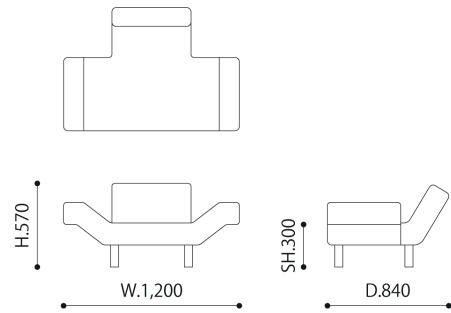

## S size

CODE | MY1002-S  
SIZE | W.1,200 × D.840 × H.570 / SH.300  
MATERIAL | Leg : Steel  
Seat : Urethane foam + Fabric or Vinyl leather  
PRICE | A type : ¥462,000- (excluding tax : ¥420,000-)  
B type : ¥484,000- (excluding tax : ¥440,000-)  
C type : ¥506,000- (excluding tax : ¥460,000-)  
D type : ¥528,000- (excluding tax : ¥480,000-)

## L size

CODE | MY1002-L  
SIZE | W.1,800 × D.840 × H.570 / SH.300  
MATERIAL | Leg : Steel  
Seat : Urethane foam + Fabric or Vinyl leather  
PRICE | A type : ¥594,000- (excluding tax : ¥540,000-)  
B type : ¥616,000- (excluding tax : ¥560,000-)  
C type : ¥638,000- (excluding tax : ¥580,000-)  
D type : ¥660,000- (excluding tax : ¥600,000-)