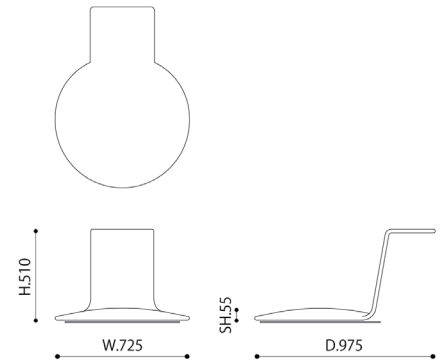

# DODO

Claesson Koivisto Rune, 2002

---

CODE | CKR2023  
SIZE | W.725 × D.975 × H.510 / SH.55  
MATERIAL | Base : Steel  
          Seat : Plywood + Urethane foam + Fabric  
PRICE | ¥231,000- (excluding tax : ¥210,000-)