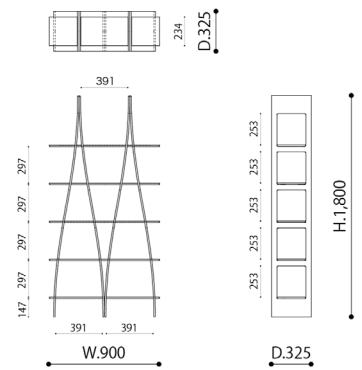

DISPLAY SHELVES

Alex Macdonld, 1999

CODE | AM4005
SIZE | W.900 × D.325 × H.1,800
MATERIAL | Beech plywood
COLOR | Natural (N-BE), White (WU-1), Dark brown (DB), Black (BK)
PRICE | ¥154,000- (excluding tax : ¥140,000-)

*Knockdown

COLOR VARIATION