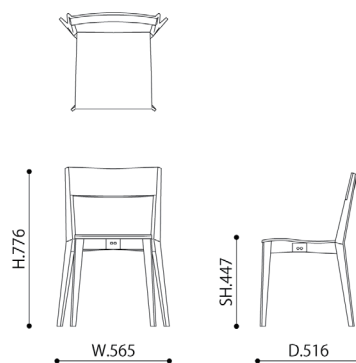

CLEAR CHAIR

Mårten Claesson, 2007

CODE | MC2036
SIZE | W.565 × D.516 × H.776 / SH.447
MATERIAL | Body : Beech plywood
Leg : Beech
COLOR | Natural (N-BE), White (WU-1), Dark brown (DB), Black (BK)
PRICE | ¥75,900- (excluding tax : ¥69,000-)

*Stackable

COLOR VARIATION

Natural (N-BE)

White (WU-1)

Dark brown (DB)

Black (BK)