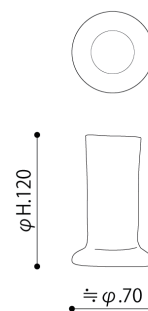

VASE / TOKONOMA

Max Lamb, 2015

CODE | ML0048
SIZE | W.70 × D.70 × H.120
MATERIAL | Glass
COLOR | Clear, Primary color
PRICE | Clear : ¥11,000- (excluding tax : ¥10,000-)
Primary color : ¥14,300- (excluding tax : ¥13,000-)

*There are individual differences in size, shape, etc.

COLOR VARIATION

Clear

Primary color