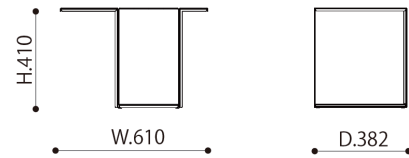

SIVUNI

Mika Tolvanen, 2015

CODE | MT3031
SIZE | W.610 × D.382 × H.410
MATERIAL | Powder coated steel
COLOR | Navy, Pink, Light gray
PRICE | ¥71,500- (excluding tax : ¥65,000-)

COLOR VARIATION