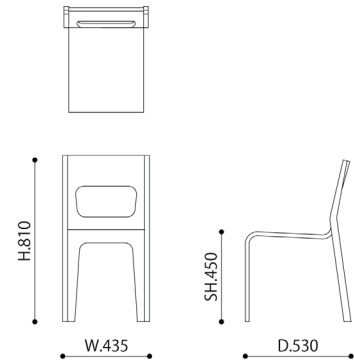

PEGASUS CHAIR

Alex Macdonald, 2002

CODE | AM2022
SIZE | W.435 × D.530 × H.810 / SH.450
MATERIAL | Seat : Beech plywood
Leg : Beech
COLOR | Natural (N-BE), White (WU-1), Dark brown (DB), Black (BK)
PRICE | ¥61,600- (excluding tax : ¥56,000-)

*Stackable

COLOR VARIATION

Natural (N-BE)

White (WU-1)

Dark brown (DB)

Black (BK)