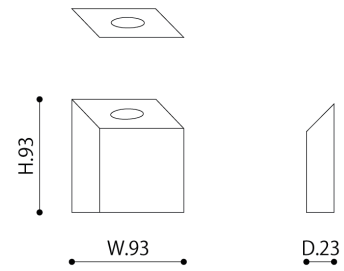

OBLIQUE - VASE

Gen Suzuki, 2007

S size

CODE | GS0138-S
SIZE | W.93 × D.23 × H.93
MATERIAL | Polystone
COLOR | White, Gray
PRICE | ¥7,480- (excluding tax : ¥6,800-)

L size

CODE | GS0138-L
SIZE | W.120 × D.30 × H.146
MATERIAL | Polystone
COLOR | White, Gray
PRICE | ¥8,580- (excluding tax : ¥7,800-)