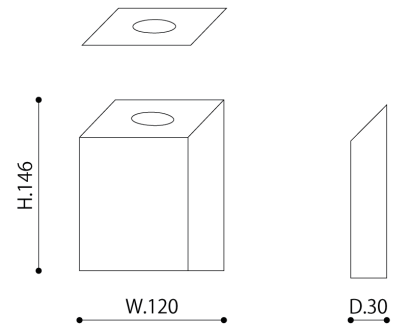

OBLIQUE - VASE

Gen Suzuki, 2007

S size

CODE | GS0138-S
SIZE | W.93 × D.23 × H.93
MATERIAL | Polystone
COLOR | White, Gray
PRICE | ¥7,480- (excluding tax : ¥6,800-)

L size

CODE | GS0138-L
SIZE | W.120 × D.30 × H.146
MATERIAL | Polystone
COLOR | White, Gray
PRICE | ¥8,580- (excluding tax : ¥7,800-)