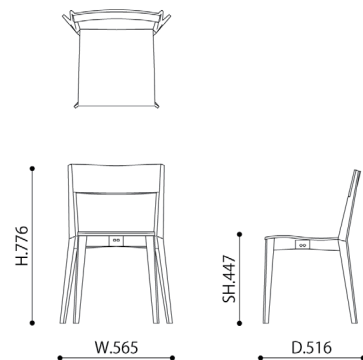

CLEAR CHAIR

Mårten Claesson, 2007

CODE | MC2036
SIZE | W.565 × D.516 × H.776 / SH.447
MATERIAL | Body : Beech plywood
Leg : Beech
COLOR | Natural (N-BE), White (WU-1), Dark brown (DB), Black (BK)
PRICE | ¥72,600- (excluding tax : ¥66,000-)

*Stackable